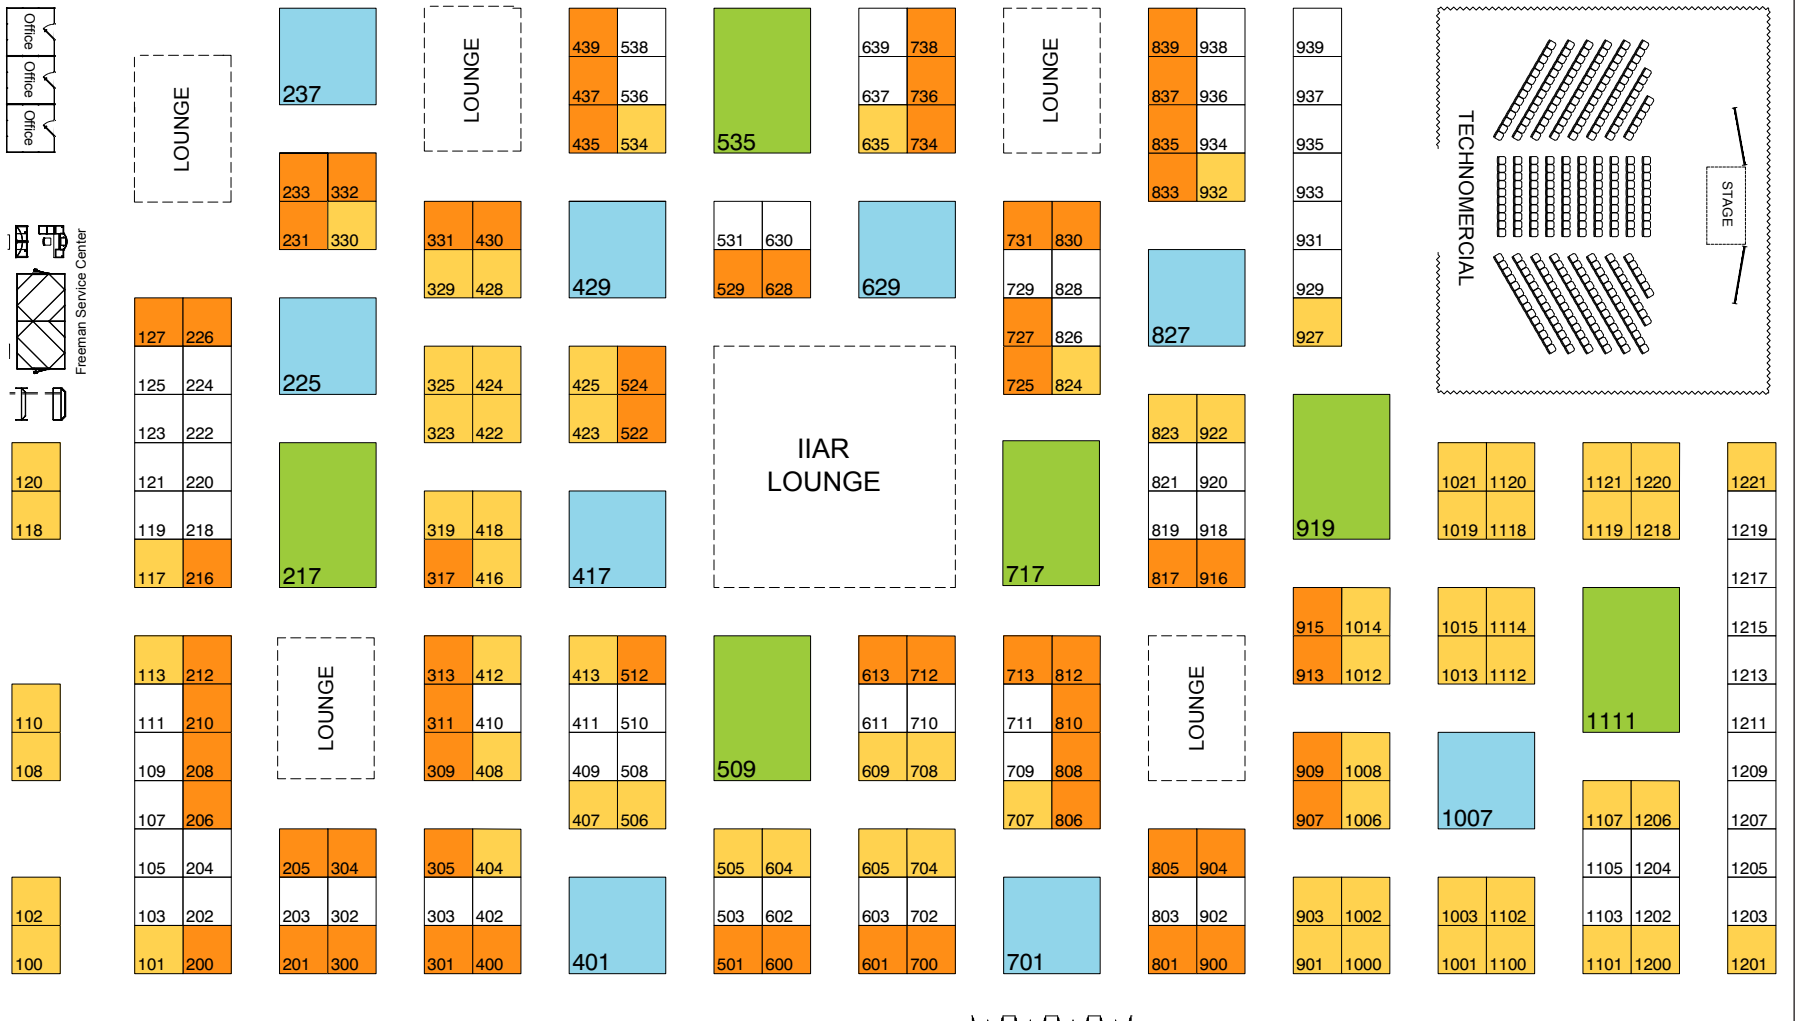

2020 NATURAL REFRIGERATION 2020 CONFERENCE & HEAVY EQUIPMENT EXPO

MARCH 15-18 • ROSEN SHINGLE CREEK • ORLANDO, FLORIDA

ENTRANCE

	Member	Non-Member		Member	Non-Member		Member	Non-Member
20 x 30 Island	\$25,860	\$51,720	Premium Plus	\$4,310	\$8,620	Regular	\$3,700	\$7,400
20 x 20 Island	\$17,240	\$34,480	Premium	\$4,000	\$8,000			